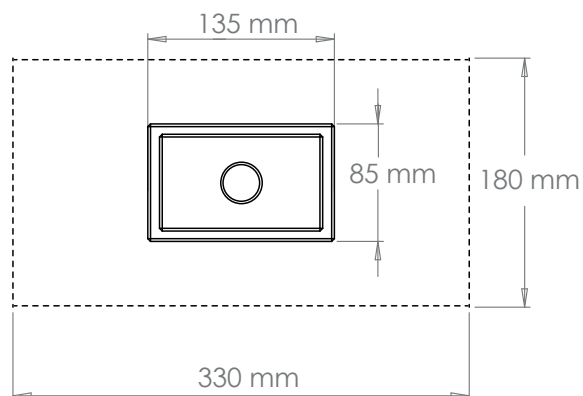

Please Note:- These notes are for guidance only. Vaughan accepts no responsibility for any installation using the above notes. The final decision on installation remains with the installer.