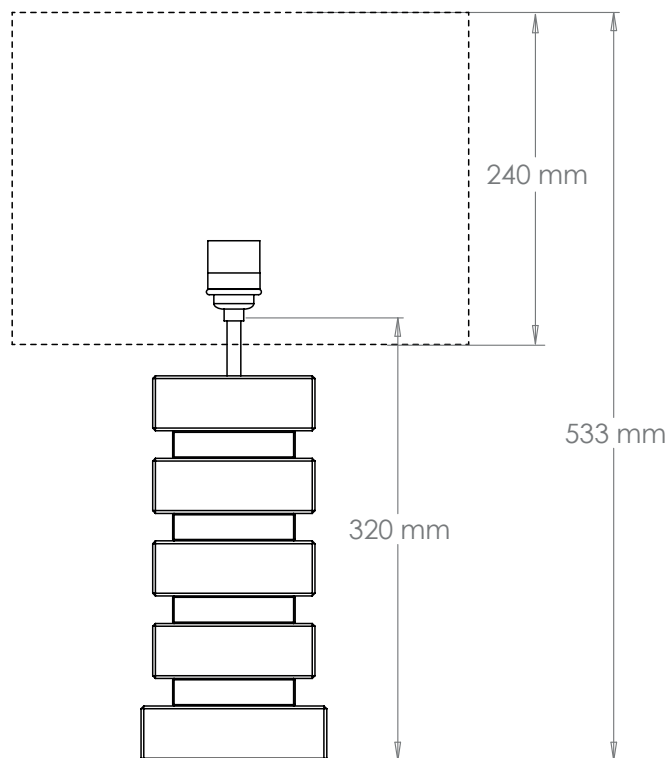

Please Note:- These notes are for guidance only. Vaughan accepts no responsibility for any installation using the above notes. The final decision on installation remains with the installer.