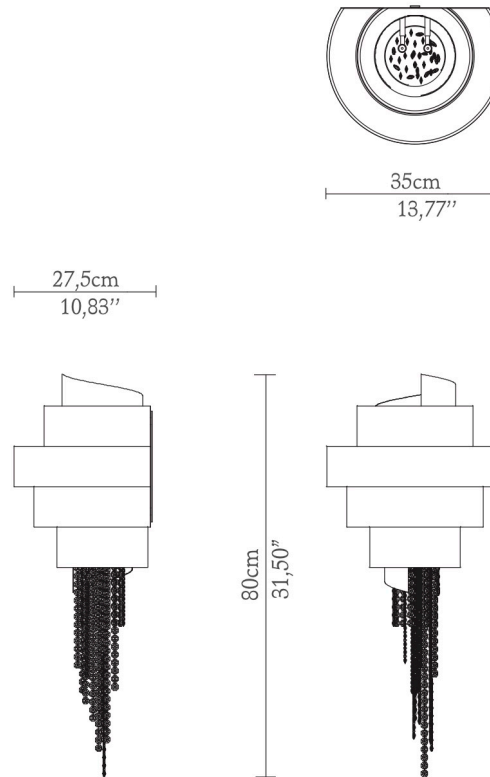

Guggenheim wall light

LUX XU
NEW YORK CITY

DIMENSIONS

Height: 80cm | 31,50"
Length: 35cm | 13,77"
Depth: 27,5cm | 10,83"

MATERIALS

Body: Brass & Swarovski Crystal

STANDARD FINISHES

Body: Gold plated & Black Swarovski Crystals

WEIGHT

Aprox: 4kg | 8,82lbs

BULBS

4x g9 Halogen Bulbs (10W max)*
USA not included
Voltage: 220-240V

PACKAGING

Volume: 0,15 m³ | 5,3 ft³
Weight: 9kg | 19,84lbs