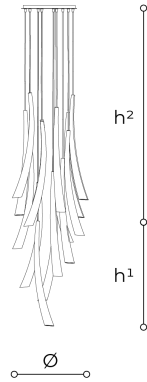

## Pulsa

DANILO DE ROSSI

Italamp

Suspension and wall lamps with shaded white, or dove artistic blown glass. Metal structure with iron grey finish or light gold.

### WORLDWIDE

Dimensions	Light Source	Kg	Dimming	Dimming on request
Ø 50 - h <sup>1</sup> 140 - h <sup>2</sup> 10-100	15x3w - G9 led	30	TRIAC	CASAMBI

### NORTH AMERICA

Dimensions	Light Source	Lb	Dimming	Dimming on request
Ø 20 - h <sup>1</sup> 55 - h <sup>2</sup> 4-39	15x3w - G9 led	66	TRIAC	

CODE	Structure METAL	Body GLASS
00439150 001	CDF Iron grey	WHITE
00439150 004	OC Light gold	WHITE
00439150 002	CDF Iron grey	DOVE
00439150 005	OC Light gold	DOVE

#### Note

Technical drawing, dimensions and light sources refer to the main photo variant.

Dimming on request could lead to an increase in the size of the canopy.

For available color variants, consult the technical data sheet.