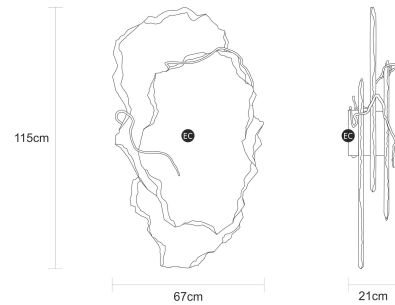

Origem Theia Medium

REFERENCE AP1533

DESCRIPTION

There is something about life that blossoms unexpectedly through the brokenness of the rocks, manifesting unlikely beauties that sparkle amidst the chaos. This persistence of nature facing the changes of the ecosystem gives us hope and shows us how persistent life is. It exhibits the true meaning of resilience through the ability to face uncertainty, seeing it as an opportunity for transformation and evolution to a new state, giving rise to new forms of life. Inspired by this symbolism emerges the Origem collection that contemplates the embracing of the improbable, appreciating beauty without denying chaos, originating life and light in the unexpected.

Finish shown here Metal RO | Stone Beige Estremoz

Designed and produced by hand in Portugal.

Serip reserves the right to make changes or improvements at any time it deems useful to guarantee the highest quality standards for its products.

Hand-finished, some variations may occur.

All the glass models are designed by Serip and exclusively handmade produced, establishing a unique and prestigious feature of the glass handwork art. For this reason, there is the possibility of variation in measures, weight, colour and shape represented.

TECHNICAL DRAWING