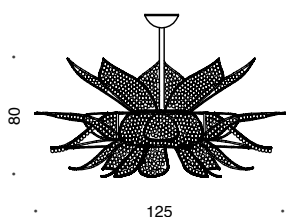

# ninfea

DESIGN NICOLA DESIGN

**436/5P**  
lampada da terra | floor lamp

Metal frame, available in chrome or light gold finish.  
Available with white Murano glass pearls or with transparent crystals.

**436/18+1**  
19 x G9   
MAX 33W  
CE

**D**

**436/10+1**  
11 x G9   
MAX 33W  
CE

**D**

**436/5P**  
5 x G9   
MAX 33W  
CE

**D**

**436/18+1PF**  
19 x G9   
MAX 33W  
CE

**D**

**436/10+1PF**  
11 x G9   
MAX 33W  
CE

**D**

**436/4+1A**  
4 x G9   
MAX 33W  
+ 1 LED x 1W  
93 lumen  
2800 K  
CE