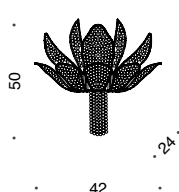

436/4+1A
4 x G9
MAX 33W
+ 1 LED x 1W
93 lumen
2800 K
CE

D