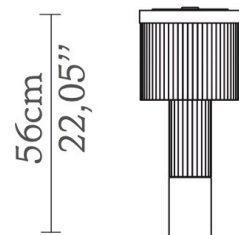

Pharo I Table Lamp

LUX XU
NEW YORK CITY

24cm
9,45"

DIMENSIONS

Height: 56cm | 22,05"

Diameter: 24cm | 9,45"

MATERIALS

Body: Brass, Marble & Crystal
Glass

STANDARD FINISHES

Body: Gold plated, Polished
Emperador Marble & Crystal

WEIGHT

Aprox: 40kg | 88,18lbs

BULBS

4x g9 Halogen Bulbs (40W
max)*USA not included

Voltage: 220-240V

PACKAGING

Volume: 0,03m³ | 1,06ft³

Weight: 50kg | 110,23lbs