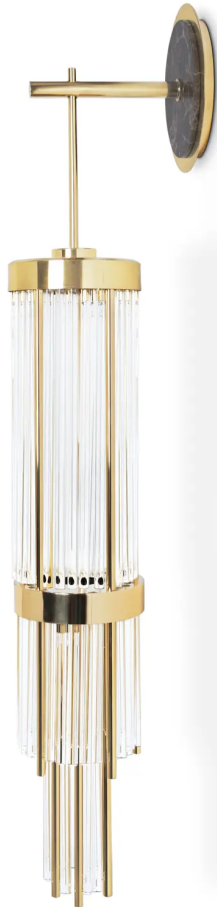

Pharo II Wall Light

LUX XU
NEW YORK CITY

DIMENSIONS

Height: 122cm | 48,03"

Length: 22cm | 8,7"

Depth: 26cm | 10,23"

MATERIALS

Body: Brass, Marble & Crystal
Glass

STANDARD FINISHES

Body: Gold plated & Emperador
Dark Marble

WEIGHT

Aprox: 38kg | 83,8lbs

BULBS

6x g9 Halogen Bulbs (40W

max)*USA not included

Voltage: 220-240V