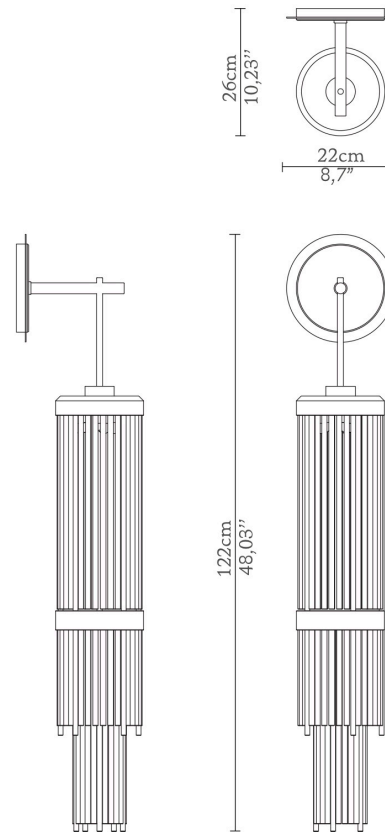

Pharo II Wall Light

LUX XU
NEW YORK CITY

DIMENSIONS

Height: 122cm | 48,03"

Length: 22cm | 8,7"

Depth: 26cm | 10,23"

MATERIALS

Body: Brass, Marble & Crystal
Glass

STANDARD FINISHES

Body: Gold plated & Emperador
Dark Marble

WEIGHT

Aprox: 38kg | 83,8lbs

BULBS

6x g9 Halogen Bulbs (40W

max)*USA not included

Voltage: 220-240V

PACKAGING

Volume: 0,15m³ | 5,3ft³

Weight: 43kg | 94,8lbs