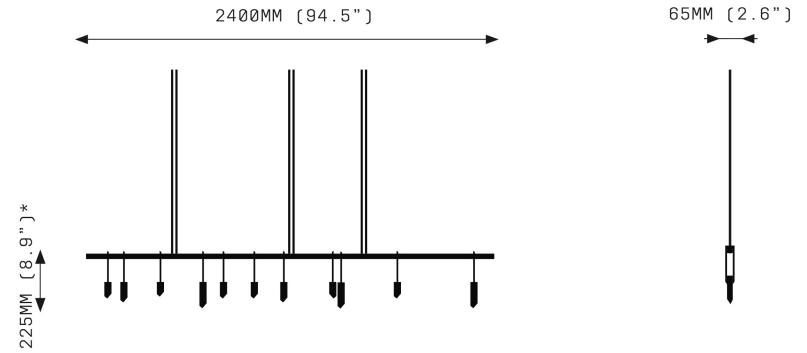

ABACUS 2400

The Abacus is a sophisticated tool dating back to 300 BC. Sliding stones along a rod, ancient statesmen, merchants and mathematicians performed mathematical balancing acts using this simple yet powerful tool.

ABACUS 2400

*Dimension refers to clasp height, excluding crystals.
Crystal heights vary 100-150mm (4.3-5.9").
Total drop measurement taken from base of clasp

FRONT VIEW

SIDE VIEW

SPECIFICATIONS

Ordering Code:
ABA.2400

Lamp:
24V LED WW 2700K

Lumens:
3708 LM

Voltage:
24V DC

Watts:
47W

Weight:
Approx. 19kg*
*Exclusive of canopy

Inclusions:
11 Quartz crystal drops
Power Supply Unit x 100W

Exclusions:
User Interface, Dimmer Unit