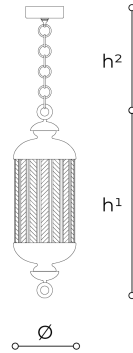

215/S20 Fata Morgana

EDWARD VAN VLIET

Italamp

Collection of pendant, floor, table and wall lamps in metal with iron grey, antique burnished or antique gold finish and carved glass diffuser.

WORLDWIDE

Dimensions	Light Source	Kg	Dimming	Dimming on request
Ø 20 - h¹ 62 - h² 10-100	8w - 900 lumen - CRI>80 - 3000K 2700K color temperature on request	12	Not included	CASAMBI

NORTH AMERICA

Dimensions	Light Source	Lb	Dimming	Dimming on request
Ø 8 - h¹ 24 - h² 4-39	8w - 900 lumen - CRI>80 - 3000K 2700K color temperature on request	26	Not included	

CODE	Structure METAL	Body GLASS
00215200 002	 BRA Antique burnished	<input type="radio"/> TRANSPARENT
00215200 001	 OA Antique gold	<input type="radio"/> TRANSPARENT
00215200 003	 CDF Iron grey	<input type="radio"/> TRANSPARENT

Note

Technical drawing, dimensions and light sources refer to the main photo variant.

Dimming on request could lead to an increase in the size of the canopy.

For available color variants, consult the technical data sheet.