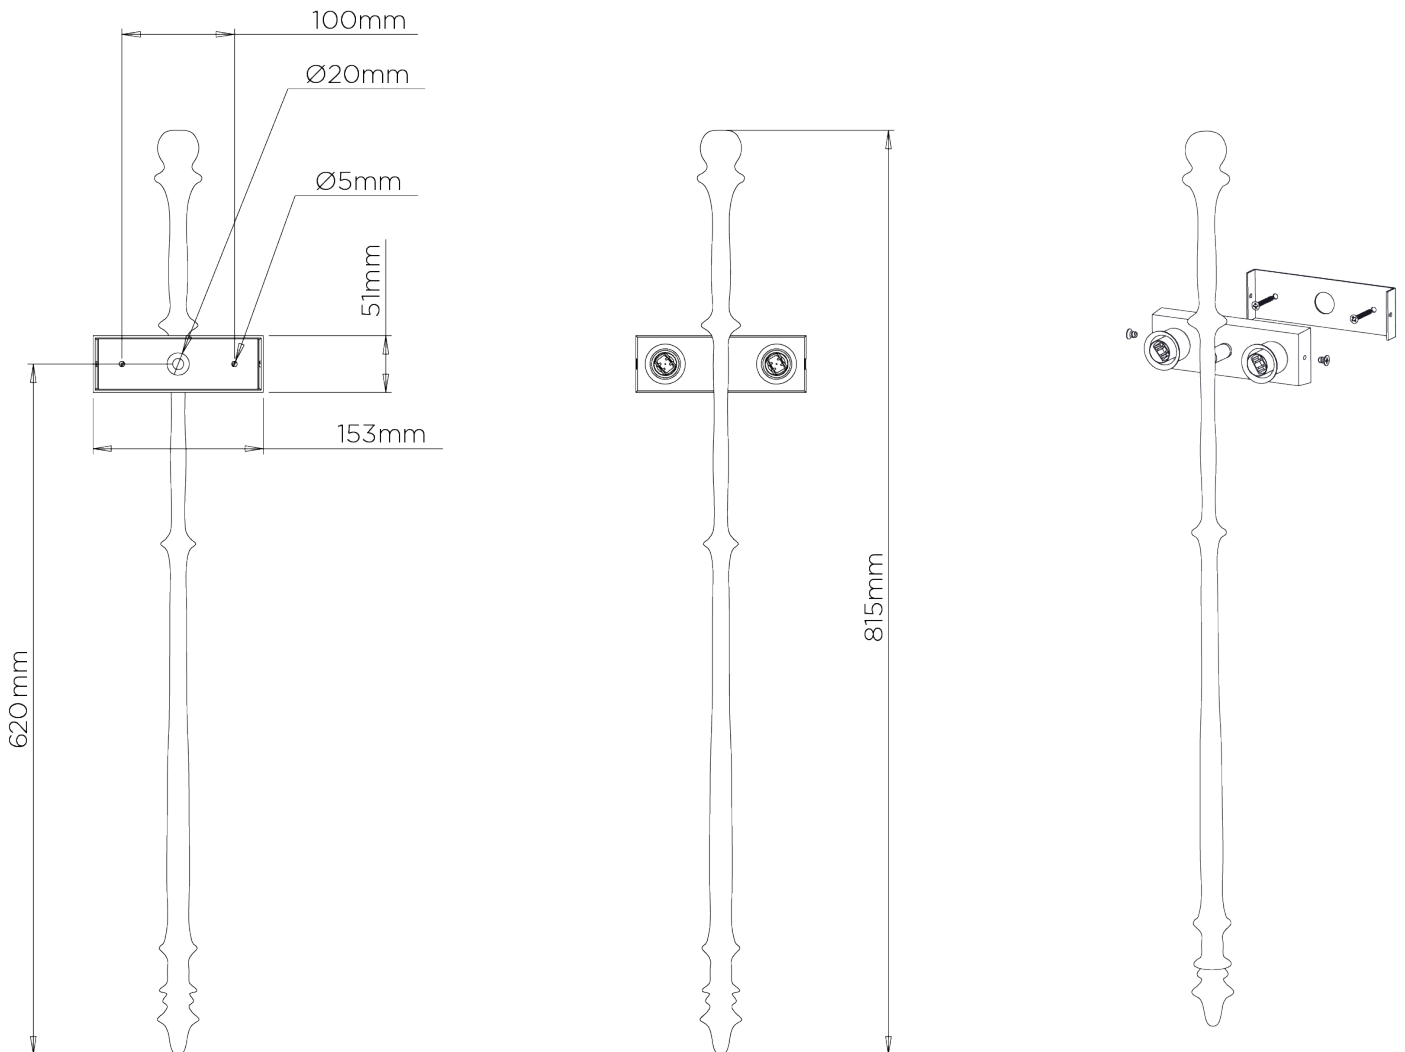

PORTA ROMANA

Olivier Wall Light

TWL28 | Bronzed

Bronzed shown with 12" Olivier Semi Cylinder in Natural Linen

HEIGHT
815mm | 32 1/4"

HEIGHT WITH SHADE
815mm | 32 1/4"

WIDTH
160mm | 6 1/2"

WIDTH WITH SHADE
305mm | 12"

CONSTRUCTED FROM
Cast composite and brass with decorative finish

WEIGHT
1.1 kg | 2.42 lbs

PROJECTION
152mm | 6"

RECOMMENDED SHADE
12" Olivier Semi Cylinder

MAX WATTAGE
25W

LAMP
2 x 320lm (3w) LED G9 Capsule

VOLTAGE
220-240V

FLEX AND SWITCH
Bronze lampholder

FINISHES

- 1 Bronzed
- 2 Versailles Gold
- 3 White Gold

Olivier Wall Light

TWL28

HEIGHT
815mm | 32 1/4"

HEIGHT WITH SHADE
815mm | 32 1/4"

WIDTH
160mm | 6 1/2"

WIDTH WITH SHADE
305mm | 12"

Drawing shown with 16" Semi Cylinder shade

© Porta Romana 2022

Dimensions and weights are provided as a guide. All Porta Romana Products are made by hand and variations can occur in some products. The products you are buying or marketing are exclusive designs belonging to Porta Romana. Please do not submit design sheets featuring our products to other manufacturing companies nor to other parties who might. Any manufacturer found to be reproducing Porta Romana products will be breaching copyright law and will be actively pursued