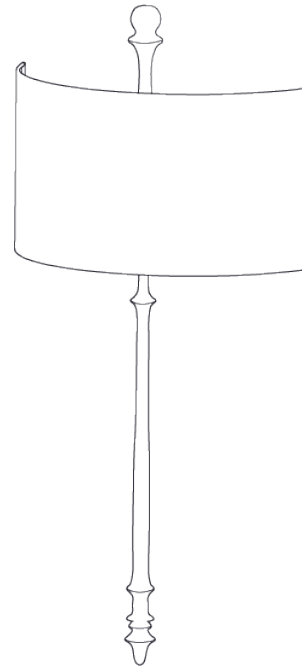

PORTA ROMANA

Olivier Wall Light

TWL28 | Bronzed

Bronzed shown with 12" Olivier Semi Cylinder in Natural Linen

HEIGHT
815mm | 32 1/4"

HEIGHT WITH SHADE
815mm | 32 1/4"

WIDTH
160mm | 6 1/2"

WIDTH WITH SHADE
305mm | 12"

CONSTRUCTED FROM
Cast composite and brass with decorative finish

WEIGHT
1.1 kg | 2.42 lbs

PROJECTION
152mm | 6"

RECOMMENDED SHADE
12" Olivier Semi Cylinder

MAX WATTAGE
25W

LAMP
2 x 320lm (3w) LED G9 Capsule

VOLTAGE
220-240V

FLEX AND SWITCH
Bronze lampholder

FINISHES

- 1 Bronzed
- 2 Versailles Gold
- 3 White Gold

Olivier Wall Light

TWL28

HEIGHT
815mm | 32 1/4"

HEIGHT WITH SHADE
815mm | 32 1/4"

WIDTH
160mm | 6 1/2"

WIDTH WITH SHADE
305mm | 12"

Drawing shown with 16" Semi Cylinder shade

© Porta Romana 2022

Dimensions and weights are provided as a guide. All Porta Romana Products are made by hand and variations can occur in some products. The products you are buying or marketing are exclusive designs belonging to Porta Romana. Please do not submit design sheets featuring our products to other manufacturing companies nor to other parties who might. Any manufacturer found to be reproducing Porta Romana products will be breaching copyright law and will be actively pursued