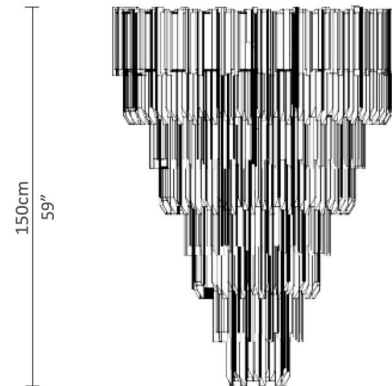

Empire Chandelier

DIMENSIONS

Cord Height: Adjustable with 200cm
| 78,74"

Height: 150cm | 59"

Diameter: 100cm | 39,4"

MATERIALS

Body: Brass & Crystal Glass

STANDARD FINISHES

Body: Gold plated

WEIGHT

Aprox: 107kg | 236lbs

BULBS

75x g9 Halogen Bulbs (40W
max)*USA not included

Voltage: 220-240V

PACKAGING

Volume: 1,07m³ | 38 ft³

Weight: 137kg | 302lbs