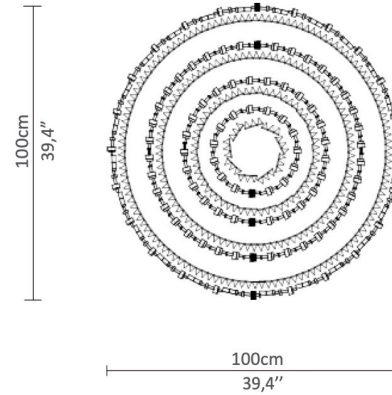

Empire Chandelier

DIMENSIONS

Cord Height: Adjustable with 200cm
| 78,74"

Height: 150cm | 59"

Diameter: 100cm | 39,4"

MATERIALS

Body: Brass & Crystal Glass

STANDARD FINISHES

Body: Gold plated

WEIGHT

Aprox: 107kg | 236lbs

BULBS

75x g9 Halogen Bulbs (40W
max)*USA not included

Voltage: 220-240V

PACKAGING

Volume: 1,07m³ | 38 ft³

Weight: 137kg | 302lbs