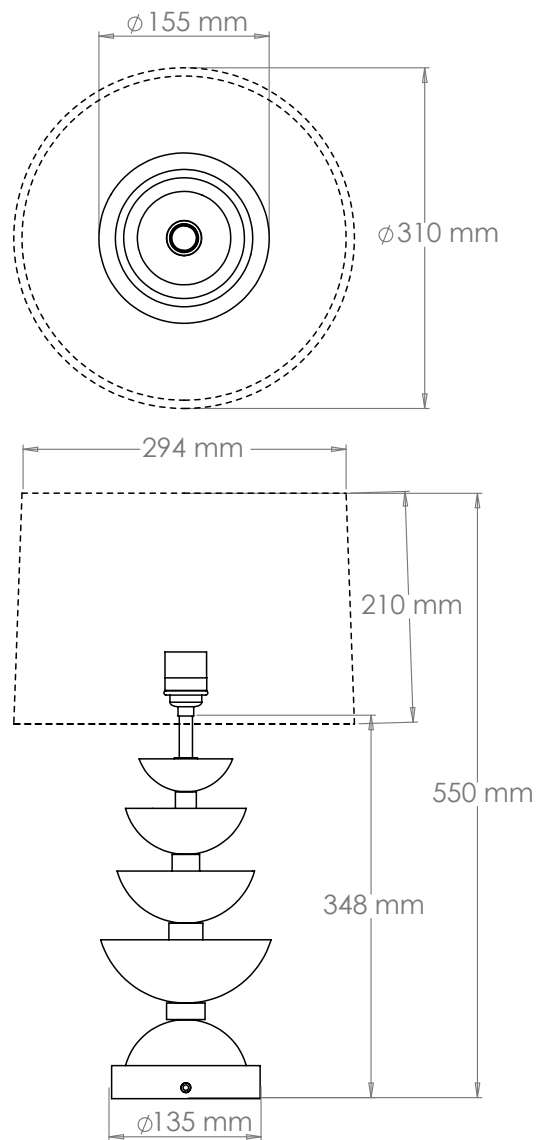

Further Information

This product is available in a large version (TA0009).

Please Note:- These notes are for guidance only. Vaughan accepts no responsibility for any installation using the above notes. The final decision on installation remains with the installer.