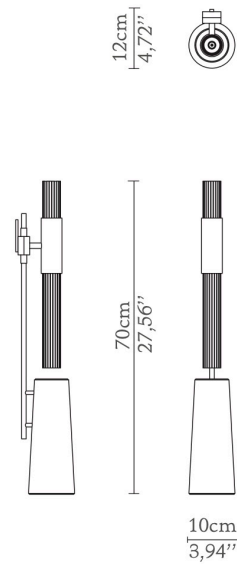

GAMMA Table Lamp

LUX XU
NEW YORK CITY

DIMENSIONS

Height: 70cm | 27,56"
Length: 10cm | 3,94"
Depth: 12cm | 4,72"

MATERIALS

Body: Brass, Marble & Crystal
Glass

STANDARD FINISHES

Body: Gold plated & Nero
Marquina marble

WEIGHT

Aprox: 5kg | 11,02lbs

BULBS

2x g9 LED Bulbs (40W max)

*USA not included

Voltage: 220-240V

PACKAGING

Volume: 0,07m³ | 2,47ft³

Weight: 8kg | 17,64lbs